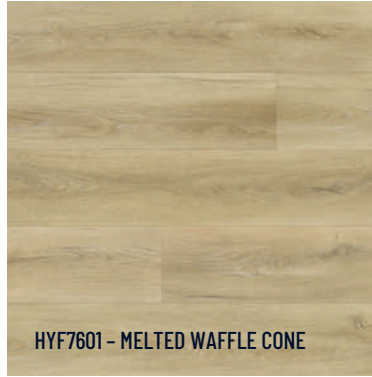

CASCADE LAMINATE

HYDR
Floor

HYF7605 - BABBLING BROOK GREY

HYF7608 - UMBRELLA GREY

HYF7601 - MELTED WAFFLE CONE

HYF7606 - MORNING DEW BEIGE

HYF7603 - RAIN COAT GREY

HYF7604 - RAINFOREST CHARCOAL

HYF7602 - RUBBER BOOTS BROWN

HYF5711 - SPLASH NATURAL

HYF7609 - SUMMERS MIST NATURAL

HYDRO SPECIFICATIONS

Collection	Hydro Floor
Construction	Laminate
Thickness	8mm
Size	7.68" x 47.83" / 5.71"x 47.83" (HYF5711)
Gloss	Ultra Matte
Bevel	Painted Bevel
Locking System	Uniclic
IIC	73*
STC	72*