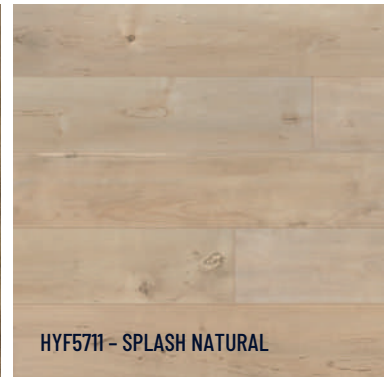

CASCADE LAMINATE

HYDR
Floor

HYF7605 - BABBLING BROOK GREY

HYF7608 - UMBRELLA GREY

HYF7601 - MELTED WAFFLE CONE

HYF7606 - MORNING DEW BEIGE

HYF7603 - RAIN COAT GREY

HYF7604 - RAINFOREST CHARCOAL

HYF7602 - RUBBER BOOTS BROWN

HYF5711 - SPLASH NATURAL

HYF7609 - SUMMERS MIST NATURAL

HYDRO SPECIFICATIONS

Collection	Hydro Floor
Construction	Laminate
Thickness	8mm
Size	7.68" x 47.83" / 5.71"x 47.83" (HYF5711)
Gloss	Ultra Matte
Bevel	Painted Bevel
Locking System	Uniclic
IIC	73*
STC	72*