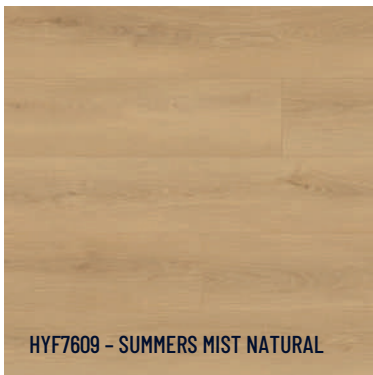

CASCADE LAMINATE

HYDR
Floor

HYF7605 - BABBLING BROOK GREY

HYF7608 - UMBRELLA GREY

HYF7601 - MELTED WAFFLE CONE

HYF7606 - MORNING DEW BEIGE

HYF7603 - RAIN COAT GREY

HYF7604 - RAINFOREST CHARCOAL

HYF7602 - RUBBER BOOTS BROWN

HYF5711 - SPLASH NATURAL

HYF7609 - SUMMERS MIST NATURAL

HYDRO SPECIFICATIONS

Collection	Hydro Floor
Construction	Laminate
Thickness	8mm
Size	7.68" x 47.83" / 5.71"x 47.83" (HYF5711)
Gloss	Ultra Matte
Bevel	Painted Bevel
Locking System	Uniclic
IIC	73*
STC	72*