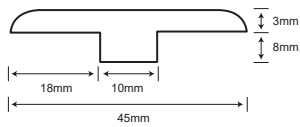

HYF7602 - RUBBER BOOTS BROWN

HYF5711 - SPLASH NATURAL

HYF7609 - SUMMERS MIST NATURAL

HYDRO SPECIFICATIONS

Collection	Hydro Floor
Construction	Laminate
Thickness	8mm
Size	7.68" x 47.83" / 5.71"x 47.83" (HYF5711)
Gloss	Ultra Matte
Bevel	Painted Bevel
Locking System	Uniclic
IIC	73*
STC	72*

ALL PROFILES ARE 94.5" LONG

T-MOLD

REDUCER

FLUSH STAIR NOSE

OVERLAP STAIR NOSE