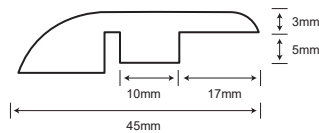

ALL PROFILES ARE 94.5" LONG

T-MOLD

REDUCER

FLUSH STAIR NOSE

OVERLAP STAIR NOSE