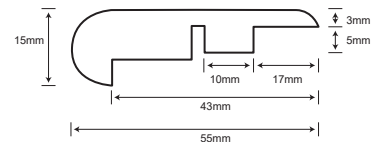

ALL PROFILES ARE 94.5" LONG

T-MOLD

REDUCER

FLUSH STAIR NOSE

OVERLAP STAIR NOSE