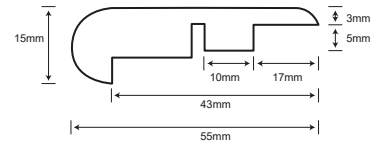

ALL PROFILES ARE 94.5" LONG

T-MOLD

REDUCER

FLUSH STAIR NOSE

OVERLAP STAIR NOSE