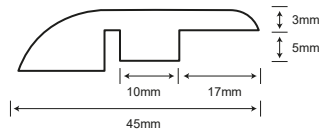

ALL PROFILES ARE 94.5" LONG

T-MOLD

REDUCER

FLUSH STAIR NOSE

OVERLAP STAIR NOSE