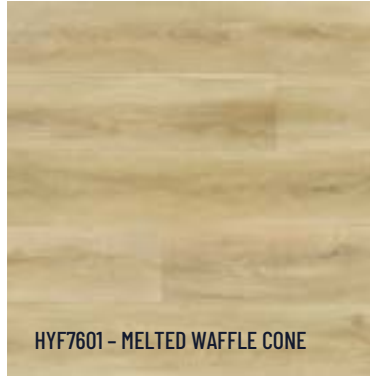

CASCADE LAMINATE

HYDR
Floor

HYF7605 - BABBLING BROOK GREY

HYF7608 - UMBRELLA GREY

HYF7601 - MELTED WAFFLE CONE

HYF7606 - MORNING DEW BEIGE

HYF7603 - RAIN COAT GREY

HYF7604 - RAINFOREST CHARCOAL

HYF7602 - RUBBER BOOTS BROWN

HYF5711 - SPLASH NATURAL

HYF7609 - SUMMERS MIST NATURAL

HYF7612 - TROPICAL TAN

HYF7613 - SEA BREEZE NATURAL

HYDRO SPECIFICATIONS

Collection	Hydro Floor
Construction	Laminate
Thickness	8mm
Size	7.68" x 47.83" / 5.71"x 47.83" (HYF5711)
Gloss	Ultra Matte
Bevel	Painted Bevel
Locking System	Uniclic
IIC	73*
STC	72*