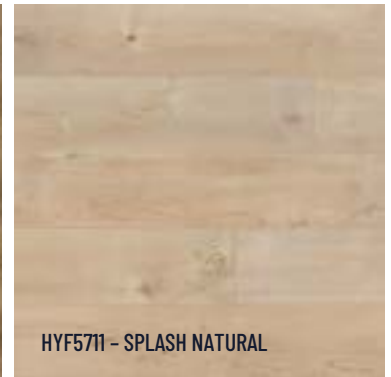

CASCADE LAMINATE

HYDR
Floor

HYF7605 - BABBLING BROOK GREY

HYF7608 - UMBRELLA GREY

HYF7601 - MELTED WAFFLE CONE

HYF7606 - MORNING DEW BEIGE

HYF7603 - RAIN COAT GREY

HYF7604 - RAINFOREST CHARCOAL

HYF7602 - RUBBER BOOTS BROWN

HYF5711 - SPLASH NATURAL

HYF7609 - SUMMERS MIST NATURAL

HYF7612 - TROPICAL TAN

HYF7613 - SEA BREEZE NATURAL

HYDRO SPECIFICATIONS

Collection	Hydro Floor
Construction	Laminate
Thickness	8mm
Size	7.68" x 47.83" / 5.71"x 47.83" (HYF5711)
Gloss	Ultra Matte
Bevel	Painted Bevel
Locking System	Uniclic
IIC	73*
STC	72*