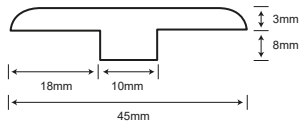

HYF7602 - RUBBER BOOTS BROWN

HYF5711 - SPLASH NATURAL

HYF7609 - SUMMERS MIST NATURAL

HYF7612 - TROPICAL TAN

HYF7613 - SEA BREEZE NATURAL

HYDRO SPECIFICATIONS

Collection	Hydro Floor
Construction	Laminate
Thickness	8mm
Size	7.68" x 47.83" / 5.71"x 47.83" (HYF5711)
Gloss	Ultra Matte
Bevel	Painted Bevel
Locking System	Uniclic
IIC	73*
STC	72*

ALL PROFILES ARE 94.5" LONG

T-MOLD

REDUCER

FLUSH STAIR NOSE

OVERLAP STAIR NOSE