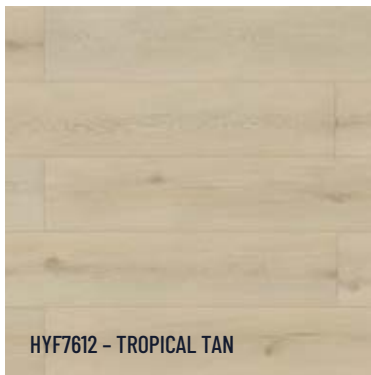

CASCADE LAMINATE

HYDR
Floor

HYF7605 - BABBLING BROOK GREY

HYF7608 - UMBRELLA GREY

HYF7601 - MELTED WAFFLE CONE

HYF7606 - MORNING DEW BEIGE

HYF7603 - RAIN COAT GREY

HYF7604 - RAINFOREST CHARCOAL

HYF7602 - RUBBER BOOTS BROWN

HYF5711 - SPLASH NATURAL

HYF7609 - SUMMERS MIST NATURAL

HYF7612 - TROPICAL TAN

HYF7613 - SEA BREEZE NATURAL

HYDRO SPECIFICATIONS

Collection	Hydro Floor
Construction	Laminate
Thickness	8mm
Size	7.68" x 47.83" / 5.71"x 47.83" (HYF5711)
Gloss	Ultra Matte
Bevel	Painted Bevel
Locking System	Uniclic
IIC	73*
STC	72*