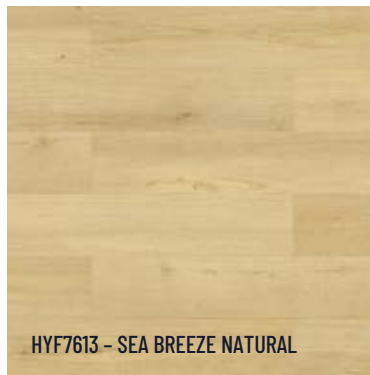

CASCADE LAMINATE

HYDR
Floor

HYF7605 - BABBLING BROOK GREY

HYF7608 - UMBRELLA GREY

HYF7601 - MELTED WAFFLE CONE

HYF7606 - MORNING DEW BEIGE

HYF7603 - RAIN COAT GREY

HYF7604 - RAINFOREST CHARCOAL

HYF7602 - RUBBER BOOTS BROWN

HYF5711 - SPLASH NATURAL

HYF7609 - SUMMERS MIST NATURAL

HYF7612 - TROPICAL TAN

HYF7613 - SEA BREEZE NATURAL

HYDRO SPECIFICATIONS

Collection	Hydro Floor
Construction	Laminate
Thickness	8mm
Size	7.68" x 47.83" / 5.71"x 47.83" (HYF5711)
Gloss	Ultra Matte
Bevel	Painted Bevel
Locking System	Uniclic
IIC	73*
STC	72*