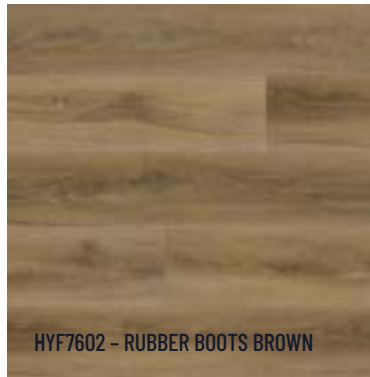

CASCADE LAMINATE

HYDR
Floor

HYF7605 - BABBLING BROOK GREY

HYF7608 - UMBRELLA GREY

HYF7601 - MELTED WAFFLE CONE

HYF7606 - MORNING DEW BEIGE

HYF7603 - RAIN COAT GREY

HYF7604 - RAINFOREST CHARCOAL

HYF7602 - RUBBER BOOTS BROWN

HYF5711 - SPLASH NATURAL

HYF7609 - SUMMERS MIST NATURAL

HYF7612 - TROPICAL TAN

HYF7613 - SEA BREEZE NATURAL

HYDRO SPECIFICATIONS

Collection	Hydro Floor
Construction	Laminate
Thickness	8mm
Size	7.68" x 47.83" / 5.71"x 47.83" (HYF5711)
Gloss	Ultra Matte
Bevel	Painted Bevel
Locking System	Uniclic
IIC	73*
STC	72*